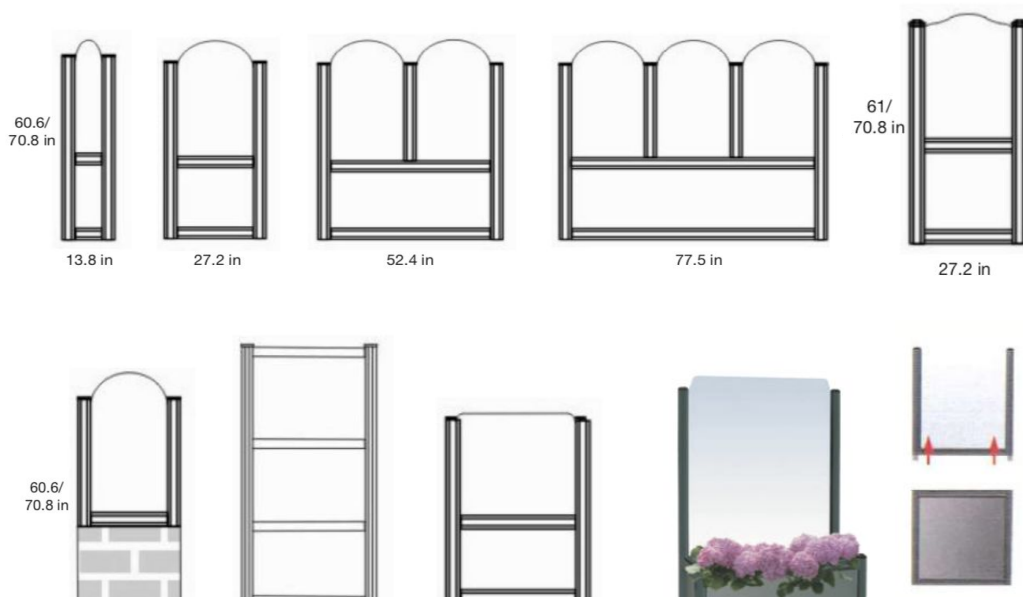

Additional modules include a menu holder, doors, and panorama modules with rounded corners. The Oasis stationary models have simple and smooth parallelepiped designs that can be adapted to any furniture set up.

The Oasis Glass Screen comes in many different configurations and design to fit your needs