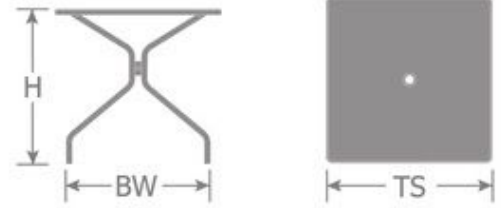

Product Details

H	BW	TS	Lbs
29.5"	32.5"	32" Sq	33

- Outdoor/Indoor Umbrella Table
- E-coated powder coat finish
- **Umbrella Hole Diameter:** 1 9/16"
- **Top Thickness:** 1 1/4"
- **Top:** Extended Steel Mesh
- **Base:** Tubular Steel Legs
- **Assembly required:** Yes