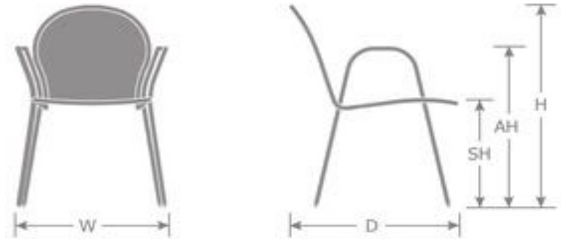

Outdoor is the *NEW* Indoor

#116 Ronda Chair

Description:

Durable, sturdy, and readily available to ship arm/side chair and barstool. Available in Glossy Aluminum, Antique Iron, Antique Black, Antique Bronze, and Antique Dark Green.

Product Details

H	W	D	SH	AH	Lbs
32.5"	22.5"	25.5"	18"	26"	11.5

- Outdoor/Indoor Stacking Armchair
- E-coated powder coat finish
- View RAL color chart

#201 Seaside Chair

Description:

Aluminum frame with synthetic teak. Available in soft gray and black. Stacks are very nice for limited space. Available in side, arm and barstool, Also, matching tables. Ready to ship.

Product Details

H	W	D	SH	AH	Lbs
30"	23"	22"	18"	26"	17.5

- Outdoor/Indoor Stacking Armchair
- E-coated powder coat finish
- **Frame:** Tubular Steel
- **Seat/Back:** Solid Steel

#1820 SID Picnic**Product Details**

H	W	D	TS	Lbs
30"	72"	70"	72"x 32"	90

- Outdoor/Indoor Picnic Table
- Bolt down kit included
- **Top:** Aluminum
- **Base:** Square Aluminum Legs
- **Assembly Required:** Yes

Description:

This could be the sleeper pick of the draft. SID Picnic table by emu Americas has an aluminum body, beautiful walnut finish. Antique iron frame finish. Great for groups that want privacy. 72"x32" & 96"x32" size, also ADA.