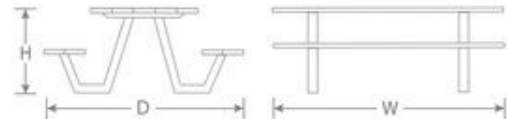

Product Details

H	W	D	SH	AH	Lbs
32.5"	22.5"	25.5"	18"	26"	11.5

- Outdoor/Indoor Stacking Armchair
- E-coated powder coat finish
- View RAL color chart

#201 Seaside Chair

Description:

Aluminum frame with synthetic teak. Available in soft gray and black. Stacks are very nice for limited space. Available in side, arm and barstool, Also, matching tables. Ready to ship.

Product Details

- **Materials:** Welded Aluminum
- **Metal Finish:** Soft Gray, Black Powder
- **Coat Wood Finish:** Synthetic Gray Teak

#640 MOM Chair**Description:**

This arm/side or barstool is very stylish, with a sleek modern look. Very durable and ready to ship. Available colors: Antique Marine blue, Antique Bronze, Antique Cherry, Antique Curry Yellow, and Antique Cement. Stacks and carries a 3-year warranty.

Product Details

H	W	D	SH	AH	Lbs
30"	23"	22"	18"	26"	17.5

- Outdoor/Indoor Stacking Armchair
- E-coated powder coat finish
- **Frame:** Tubular Steel
- **Seat/Back:** Solid Steel

#1820 SID Picnic**Product Details**

H	W	D	TS	Lbs
30"	72"	70"	72"x 32"	90

- Outdoor/Indoor Picnic Table
- Bolt down kit included
- **Top:** Aluminum
- **Base:** Square Aluminum Legs
- **Assembly Required:** Yes

Description:

This could be the sleeper pick of the draft. SID Picnic table by emu Americas has an aluminum body, beautiful walnut finish. Antique iron frame finish. Great for groups that want privacy. 72"x32" & 96"x32" size, also ADA.